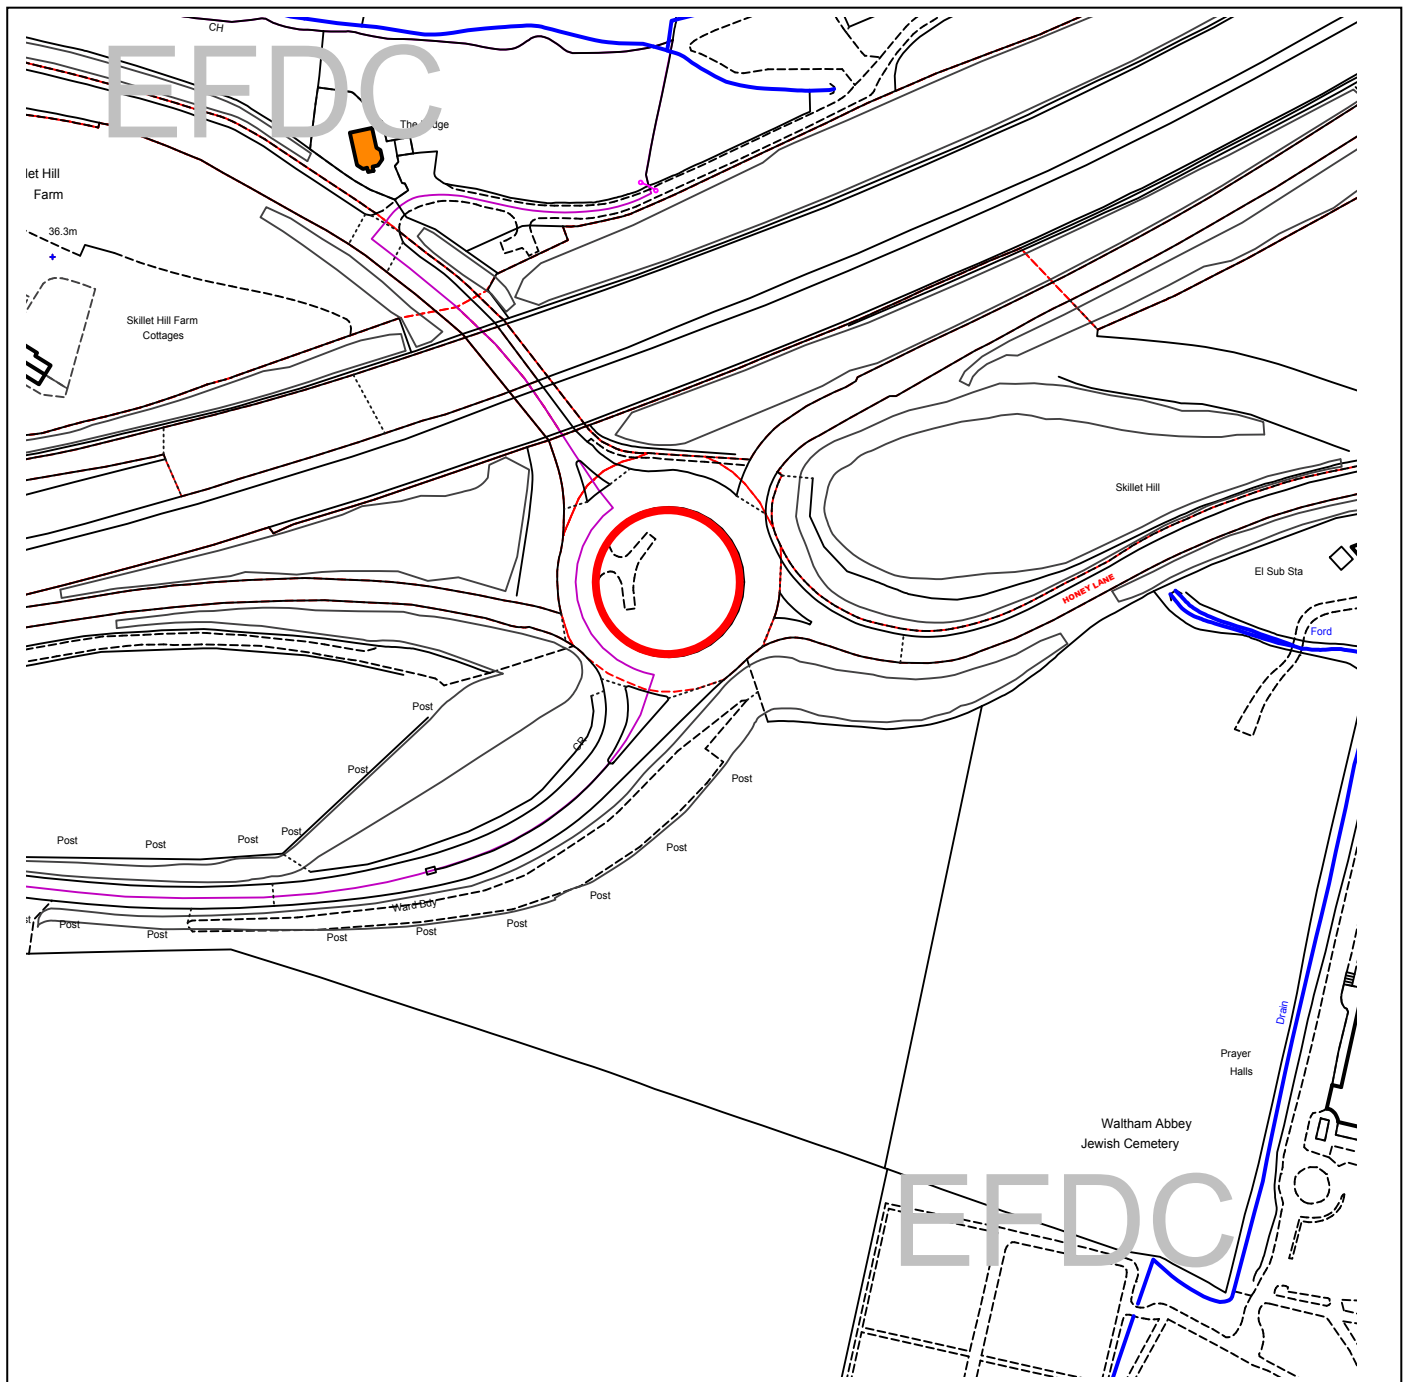

## District Development Committee

The material contained in this plot has been reproduced from an Ordnance Survey map with the permission of the Controller of Her Majesty's Stationery. (c) Crown Copyright. Unauthorised reproduction infringes Crown Copyright and may lead to prosecution or civil proceedings.

EFDC licence No.100018534

<b>Agenda Item Number:</b>	<b>8</b>
Application Number:	EPF/2432/08
Site Name:	Roundabout, Honey Lane, South of M25
Scale of Plot:	1/2500